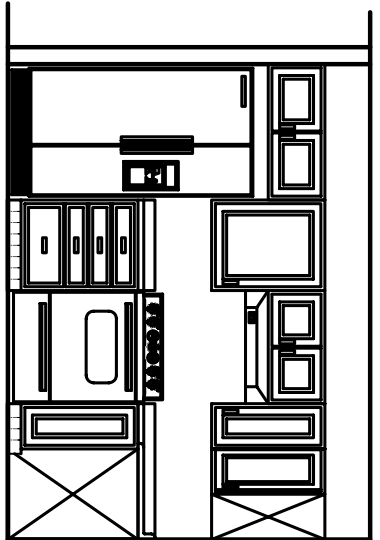

VIEW AT ISLAND

VIEW AT REFR/RANGE

VIEW AT SINK

KITCHEN FLOOR PLAN

UPPER LEVEL BATH

LOWER LEVEL BATH

Mid Continent
C A B I N E T R Y

Door Style: Kentwood

Stain Color: Honey

Counter Tops:

HOME #2

SJM BUILDERS INC

DATE	SCALE	DRAWN BY	TOTAL PAGE
01/29/08	1/4"=1'-0"	MJJ	4
PHONE		DRAWINGS	REV PAGE
		1008-0-4	