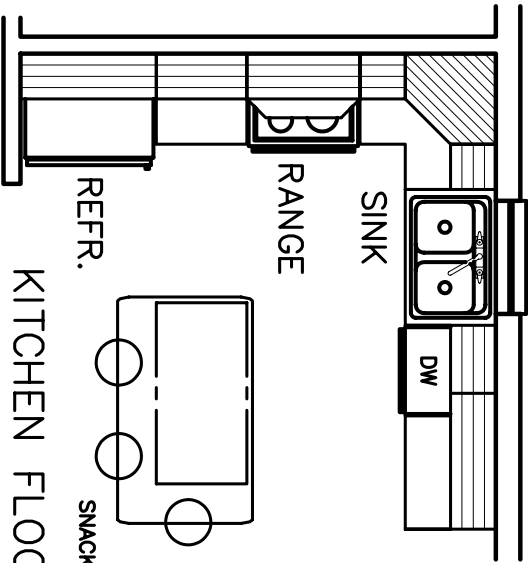

VIEW AT ISLAND

VIEW AT REFR/RANGE

VIEW AT SINK

KITCHEN FLOOR PLAN

UPPER LEVEL BATH

LOWER LEVEL BATH

Mid Continent
C A B I N E T R Y

Door Style: Kentwood

Stain Color: Honey

Counter Tops:

HOME #2

SJM BUILDERS INC

DATE	SCALE	DRAWN BY	TOTAL PAGE
01/29/08	1/4"=1'-0"	MJJ	4
PHONE		DRAWINGS	REV PAGE
		1008-0-4	