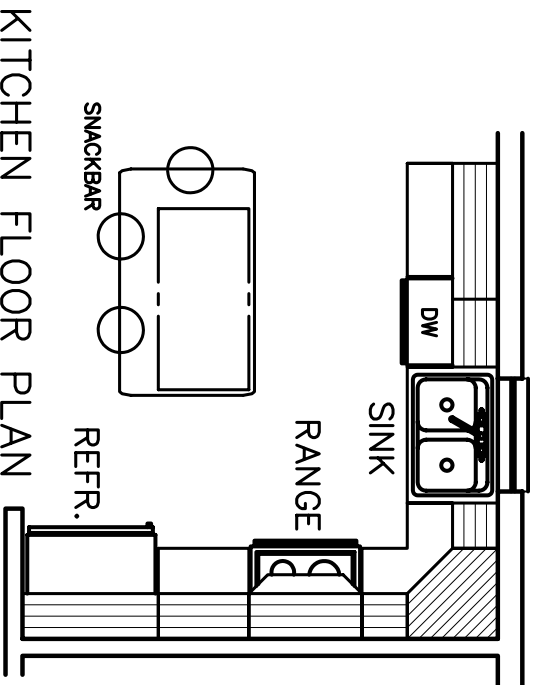

VIEW AT SINK

VIEW AT REFR./RANGE

VIEW AT ISLAND

UPPER LEVEL BATH

LOWER LEVEL BATH

Mid Continent™
C A B I N E T R Y

Door Style: Kentwood

Stain Color: Honey

Counter Tops:

HOME #3

SJM BUILDERS INC

DATE	SCALE	DRAWN BY	TOTAL PAGE
01/24/08	1/4"=1'-0"	M.L.J.	4
PHONE		DRAWINGS	REV PAGE
		1009-0-4	