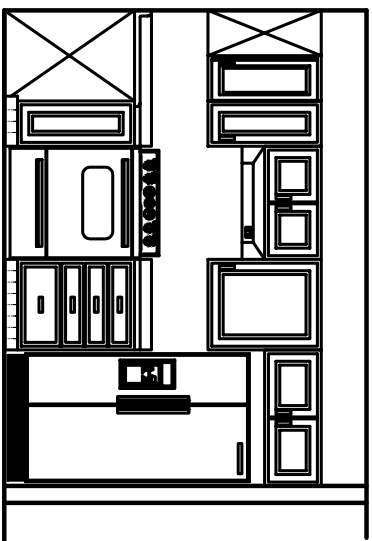

VIEW AT SINK

VIEW AT REFR./RANGE

VIEW AT ISLAND

UPPER LEVEL BATH

LOWER LEVEL BATH

Mid Continent™
C A B I N E T R Y

Door Style: Kentwood

Stain Color: Honey

Counter Tops:

HOME #3

SJM BUILDERS INC

DATE	SCALE	DRAWN BY	TOTAL PAGE
01/24/08	1/4"=1'-0"	M.L.J.	4
PHONE		DRAWINGS	REV PAGE
		1009-0-4	