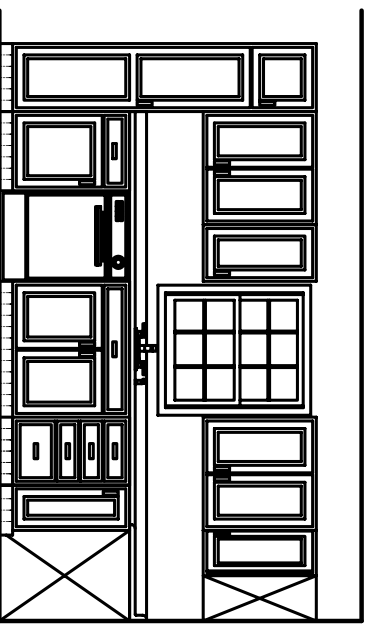

UTILITY

MASTER BATH

MAIN BATH

LOWER LEVEL BATH

VIEW AT SINK

VIEW AT REFR/RANGE

VIEW AT ISLAND

Mid Continent™ Pantry

Door Style: Kentwood

Stain Color: Honey

Counter Tops:

HOME #9

SJM BUILDERS INC

DATE	SCALE	DRAWN BY	TOTAL PAGE
1/14/05	1/4"=1'-0"	JCB	4
PHONE		DESIGNED BY	REV
		2025-0-4	PAGE