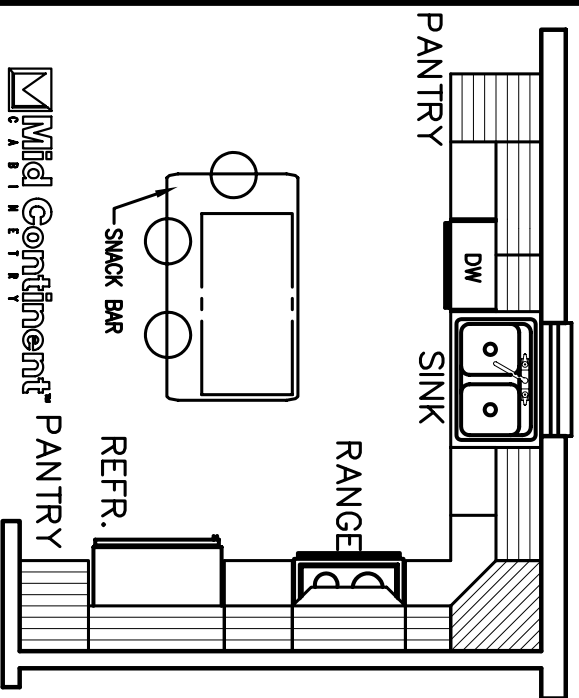

UTILITY

MASTER BATH

MAIN BATH

LOWER LEVEL BATH

VIEW AT SINK

VIEW AT REFR/RANGE

VIEW AT ISLAND

Mid Continent™ Pantry

Door Style: Kentwood

Stain Color: Honey

Counter Tops:

HOME #9

SJM BUILDERS INC

DATE	SCALE	DRAWN BY	TOTAL PAGE
1/14/05	1/4"=1'-0"	JCB	4
PHONE		DESIGNED BY	REV
		2025-0-4	PAGE