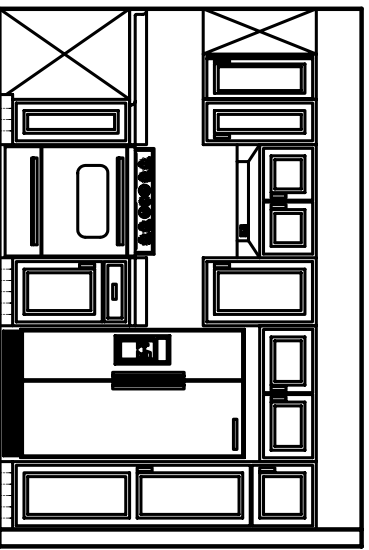

UTILITY

MASTER BATH

MAIN BATH

LOWER LEVEL BATH

VIEW AT SINK

VIEW AT REFR/RANGE

VIEW AT ISLAND

Mid Continent™ Pantry

Door Style: Kentwood

Stain Color: Honey

Counter Tops:

HOME #9

SJM BUILDERS INC

DATE	SCALE	DRAWN BY	TOTAL PAGE
1/14/05	1/4"=1'-0"	JCB	4
PHONE		DESIGNED BY	REV
		2025-0-4	PAGE